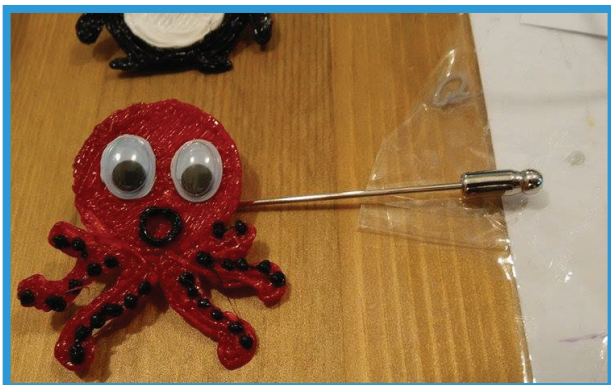

Final

Step 1:

Coloring the animals you want by doodling on top of the stencils.

Step 2:

Leaving the space for stick the wiggly eyes on top of it by using the blue tab.

Step 3:

Stick the doodle on the voting pin by using the blue tab.